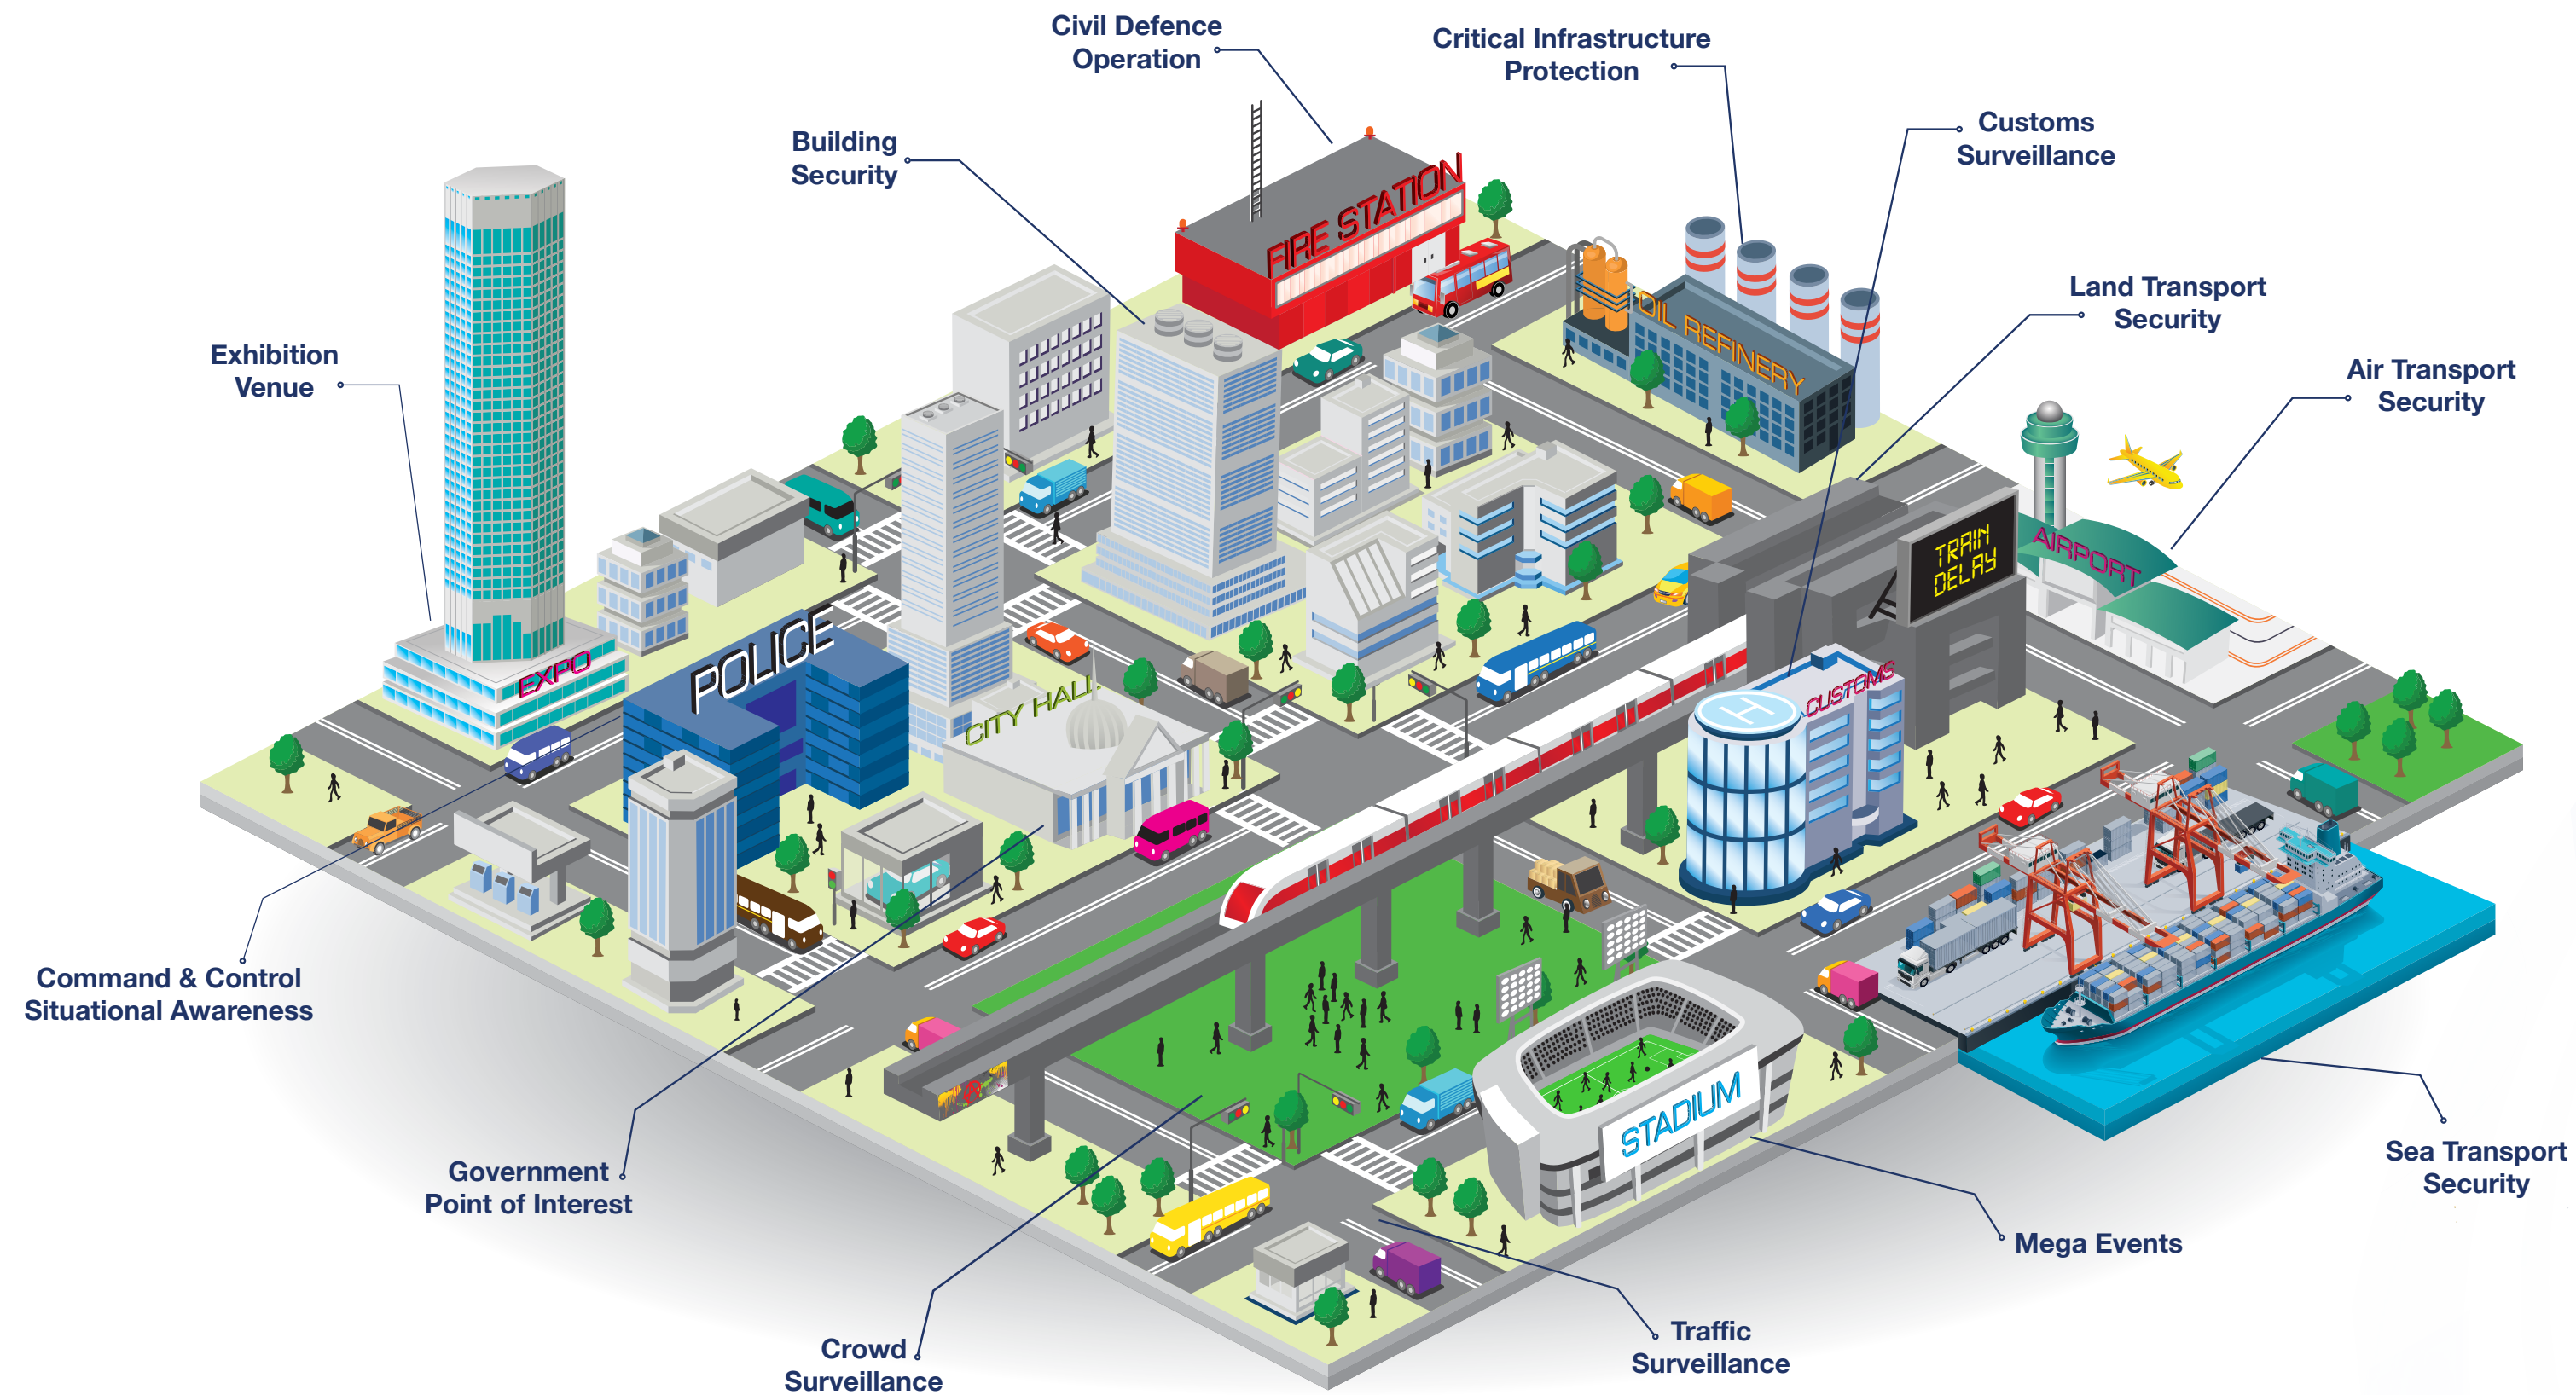

Inefficiency in set-up, synchronizing and sharing

- The installation of more cameras to provide a complete view of a location is unsightly, cumbersome and resource-heavy in terms of power usage.
- With multiple cameras recording from various angles, an operator has to “stitch” the footage together, expending valuable time in a fast-changing situation.
- The separate control of cameras by different government agencies results in silos of video pools residing with each agency; making sharing and collaboration a challenge.

PVSS the force multiplier in security

NEC's Panoramic Video Surveillance System (PVSS) is a state-of-the-art surveillance system that provides the latest in 2D/3D panoramic image capture, virtual reality, media processing, data management, user interaction and social media.

A revolutionary, end-to-end secure solution, PVSS streams HD surround video to an unlimited number of users with the ability to view, control and share unique views. PVSS offers customers the cutting edge surveillance capability for unprecedented command and control in protecting and securing critical assets and operational concerns.

Early detection of situations for preventive actions

- Enables users to pan, tilt and zoom interactively within a recorded or live video
 - Users have an 180-degree view of a situation where they can move their field of vision as if they are on site.
- Eradicates the tunnel vision of existing surveillance systems; the high-resolution undistorted images allow for accurate facial and object recognition and tracking.
- Native 3D format gives invaluable situation awareness to users, enabling them to remotely sense the environment in a deeply immersive way.